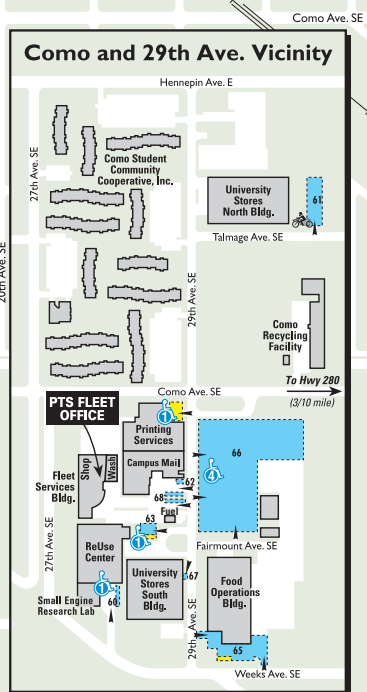

Campus Transit Routes

- East Bank Circulator
- Campus Connector
- University Avenue Circulator
- 4th Street Circulator
- Ⓜ Bus stop (color indicates route)

Paratransit service: z.umn.edu/paratransit
500 ft.

Intercession/Breaks/Summer Session																
am							pm									
6	7	8	9	10	11	12	1	2	3	4	5	6	7	8	9	10
← Every 15 min (Monday-Friday)							→ Every 15 min (Monday-Friday)							→ Summer 9:30		
← Campus Connector -121							→ Campus Connector -121							→ Summer 9:30		
← Every 15 min (Monday-Friday)							→ Every 15 min (Monday-Friday)							→ Summer 9:30		
← University Ave. Circ. -122							→ University Ave. Circ. -122							→ Summer 9:30		
← Every 10 min 9:00							→ Every 20 min 5:30							→ No service		
← East Bank Circulator -120							→ East Bank Circulator -120							→ No service		

Washington Ave. Mall, between Pleasant St. and Walnut St., is for Buses and Emergency Vehicles Only.

Monday-Friday (Fall/Spring/Finals)																		
am							pm											
6	7	8	9	10	11	12	1	2	3	4	5	6	7	8	9	10	11	12
← Every 5 min							→ Every 15 min							→ 12:15 (Mon-Wed)				
← Campus Connector -121							→ Campus Connector -121							→ 12:15 (Mon-Wed)				
← Every 10 min							→ Every 15 min							→ 12:15 (Mon-Wed)				
← University Ave. Circulator -122							→ University Ave. Circulator -122							→ 12:15 (Mon-Wed)				
← Every 10 min							→ Every 15 min							→ No service				
← 4th Street Circulator -123							→ 4th Street Circulator -123							→ No service				
← Every 10 min 9:00							→ Every 20 min 5:30							→ No service				
← East Bank Circulator -120							→ East Bank Circulator -120							→ No service				

Events may alter facility use and shuttle routes. For the most current map or additional info, visit pts.umn.edu