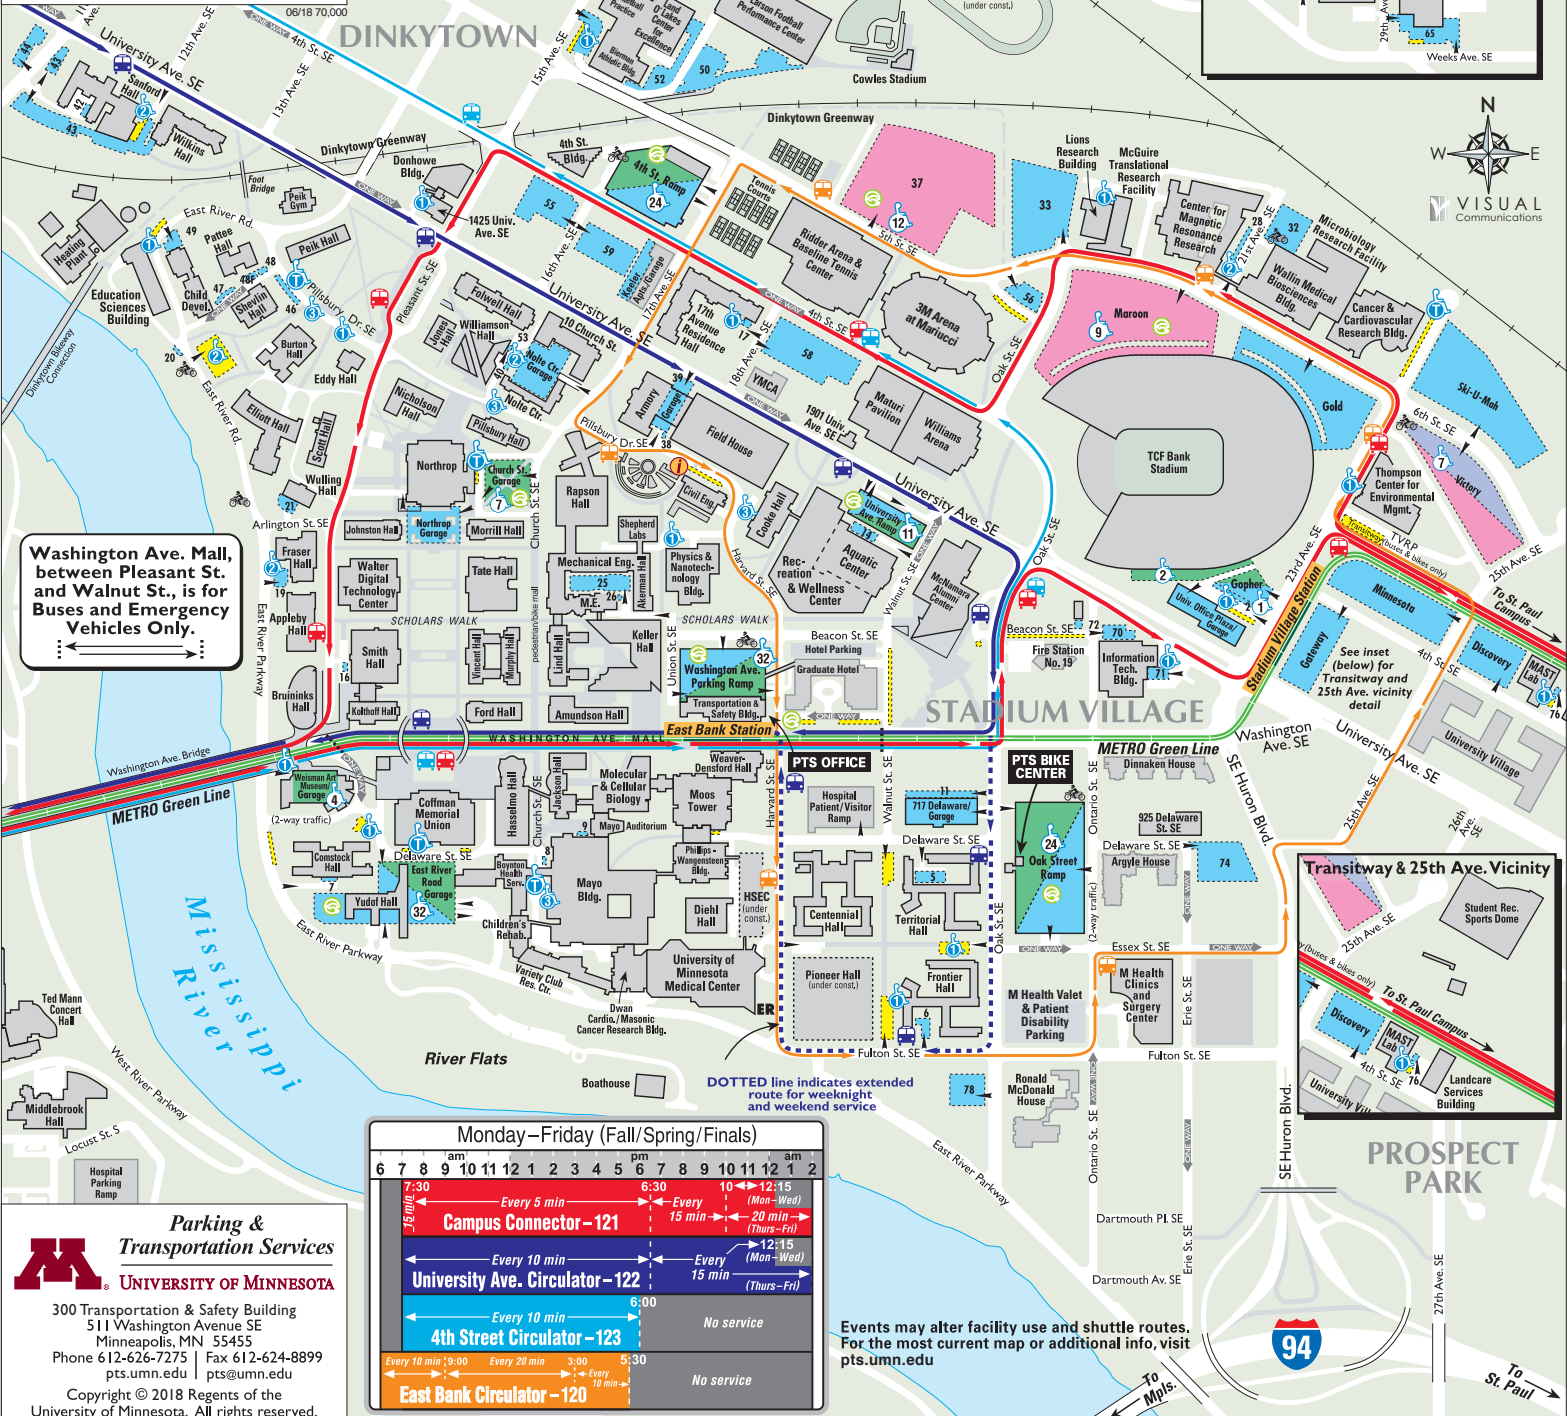

Campus Transit Routes

- East Bank Circulator
- Campus Connector
- University Avenue Circulator
- 4th Street Circulator
- Ⓜ Bus stop (color indicates route)

Paratransit service: z.umn.edu/paratransit
500 ft.

Intercession/Breaks/Summer Session																
am							pm									
6	7	8	9	10	11	12	1	2	3	4	5	6	7	8	9	10
← Every 15 min (Monday-Friday)							→ Every 15 min (Monday-Friday)							→ Summer 9:30		
← Campus Connector -121							→ Campus Connector -121							→ Summer 9:30		
← Every 15 min (Monday-Friday)							→ Every 15 min (Monday-Friday)							→ Summer 9:30		
← University Ave. Circ. -122							→ University Ave. Circ. -122							→ Summer 9:30		
← Every 10 min 9:00							→ Every 20 min 5:30							→ No service		
← East Bank Circulator -120							→ East Bank Circulator -120							→ No service		

Washington Ave. Mall, between Pleasant St. and Walnut St., is for Buses and Emergency Vehicles Only.

Monday-Friday (Fall/Spring/Finals)																		
am							pm											
6	7	8	9	10	11	12	1	2	3	4	5	6	7	8	9	10	11	12
← Every 5 min							→ Every 15 min							→ 12:15 (Mon-Wed)				
← Campus Connector -121							→ Campus Connector -121							→ 12:15 (Mon-Wed)				
← Every 10 min							→ Every 15 min							→ 12:15 (Mon-Wed)				
← University Ave. Circulator -122							→ University Ave. Circulator -122							→ 12:15 (Mon-Wed)				
← Every 10 min							→ Every 15 min							→ No service				
← 4th Street Circulator -123							→ 4th Street Circulator -123							→ No service				
← Every 10 min 9:00							→ Every 20 min 5:30							→ No service				
← East Bank Circulator -120							→ East Bank Circulator -120							→ No service				

Events may alter facility use and shuttle routes. For the most current map or additional info, visit pts.umn.edu